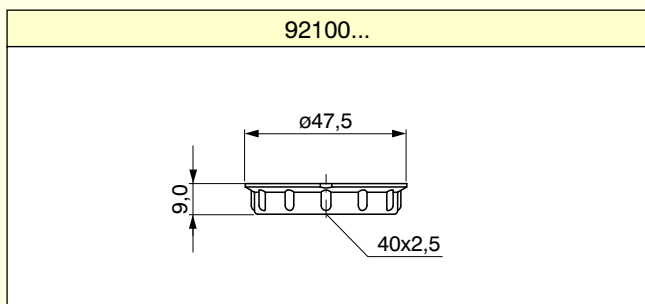

Zubehör für einteilige Isolierstoff-Fassungen Accessories for one-piece moulded lampholders Accessori per portalamпада in materiale isolante

INFO	
500	Für Fassungen For lampholders Per portalamпада S. 3-5

Ausführung / Version / Versione:

Schwarz / Black / Nero: X=1
Weiß / White / Bianco: X=2
Gold / Gold / Oro: X=3

Schraubringe mit Mehrganggewinde auf Anfrage
Shade ring with multi thread on special request
Ghiera filettata con moltiplicare filettatura a richiesta

Bestell-Nr. / Order No. / N° d'ordine			
Schraubring, PA, Eingangsgewinde, $\varnothing 47,5 \times 9,0$ mm			
Shade ring, PA, single thread, $\varnothing 47,5 \times 9,0$ mm	92100.001X.0000		2,8 g
Ghiera filettata, PA, con un solo filetto, $\varnothing 47,5 \times 9,0$ mm