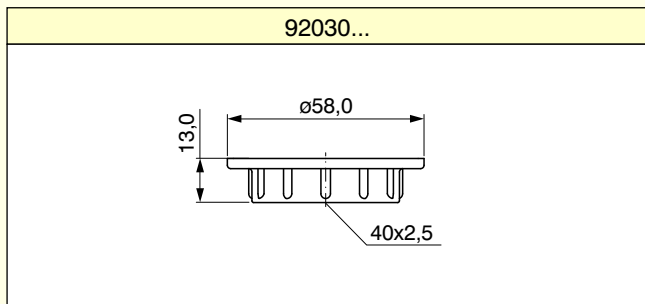

Bestell-Nr. / Order No. / N° d'ordine			
Schraubring, PA, Eingangsgewinde, $\varnothing 58,0 \times 13,0$ mm			
Shade ring, PA, single thread, $\varnothing 58,0 \times 13,0$ mm	92030.001X.0000		5,0 g
Ghiera filettata, PA, con un solo filetto, $\varnothing 58,0 \times 13,0$ mm